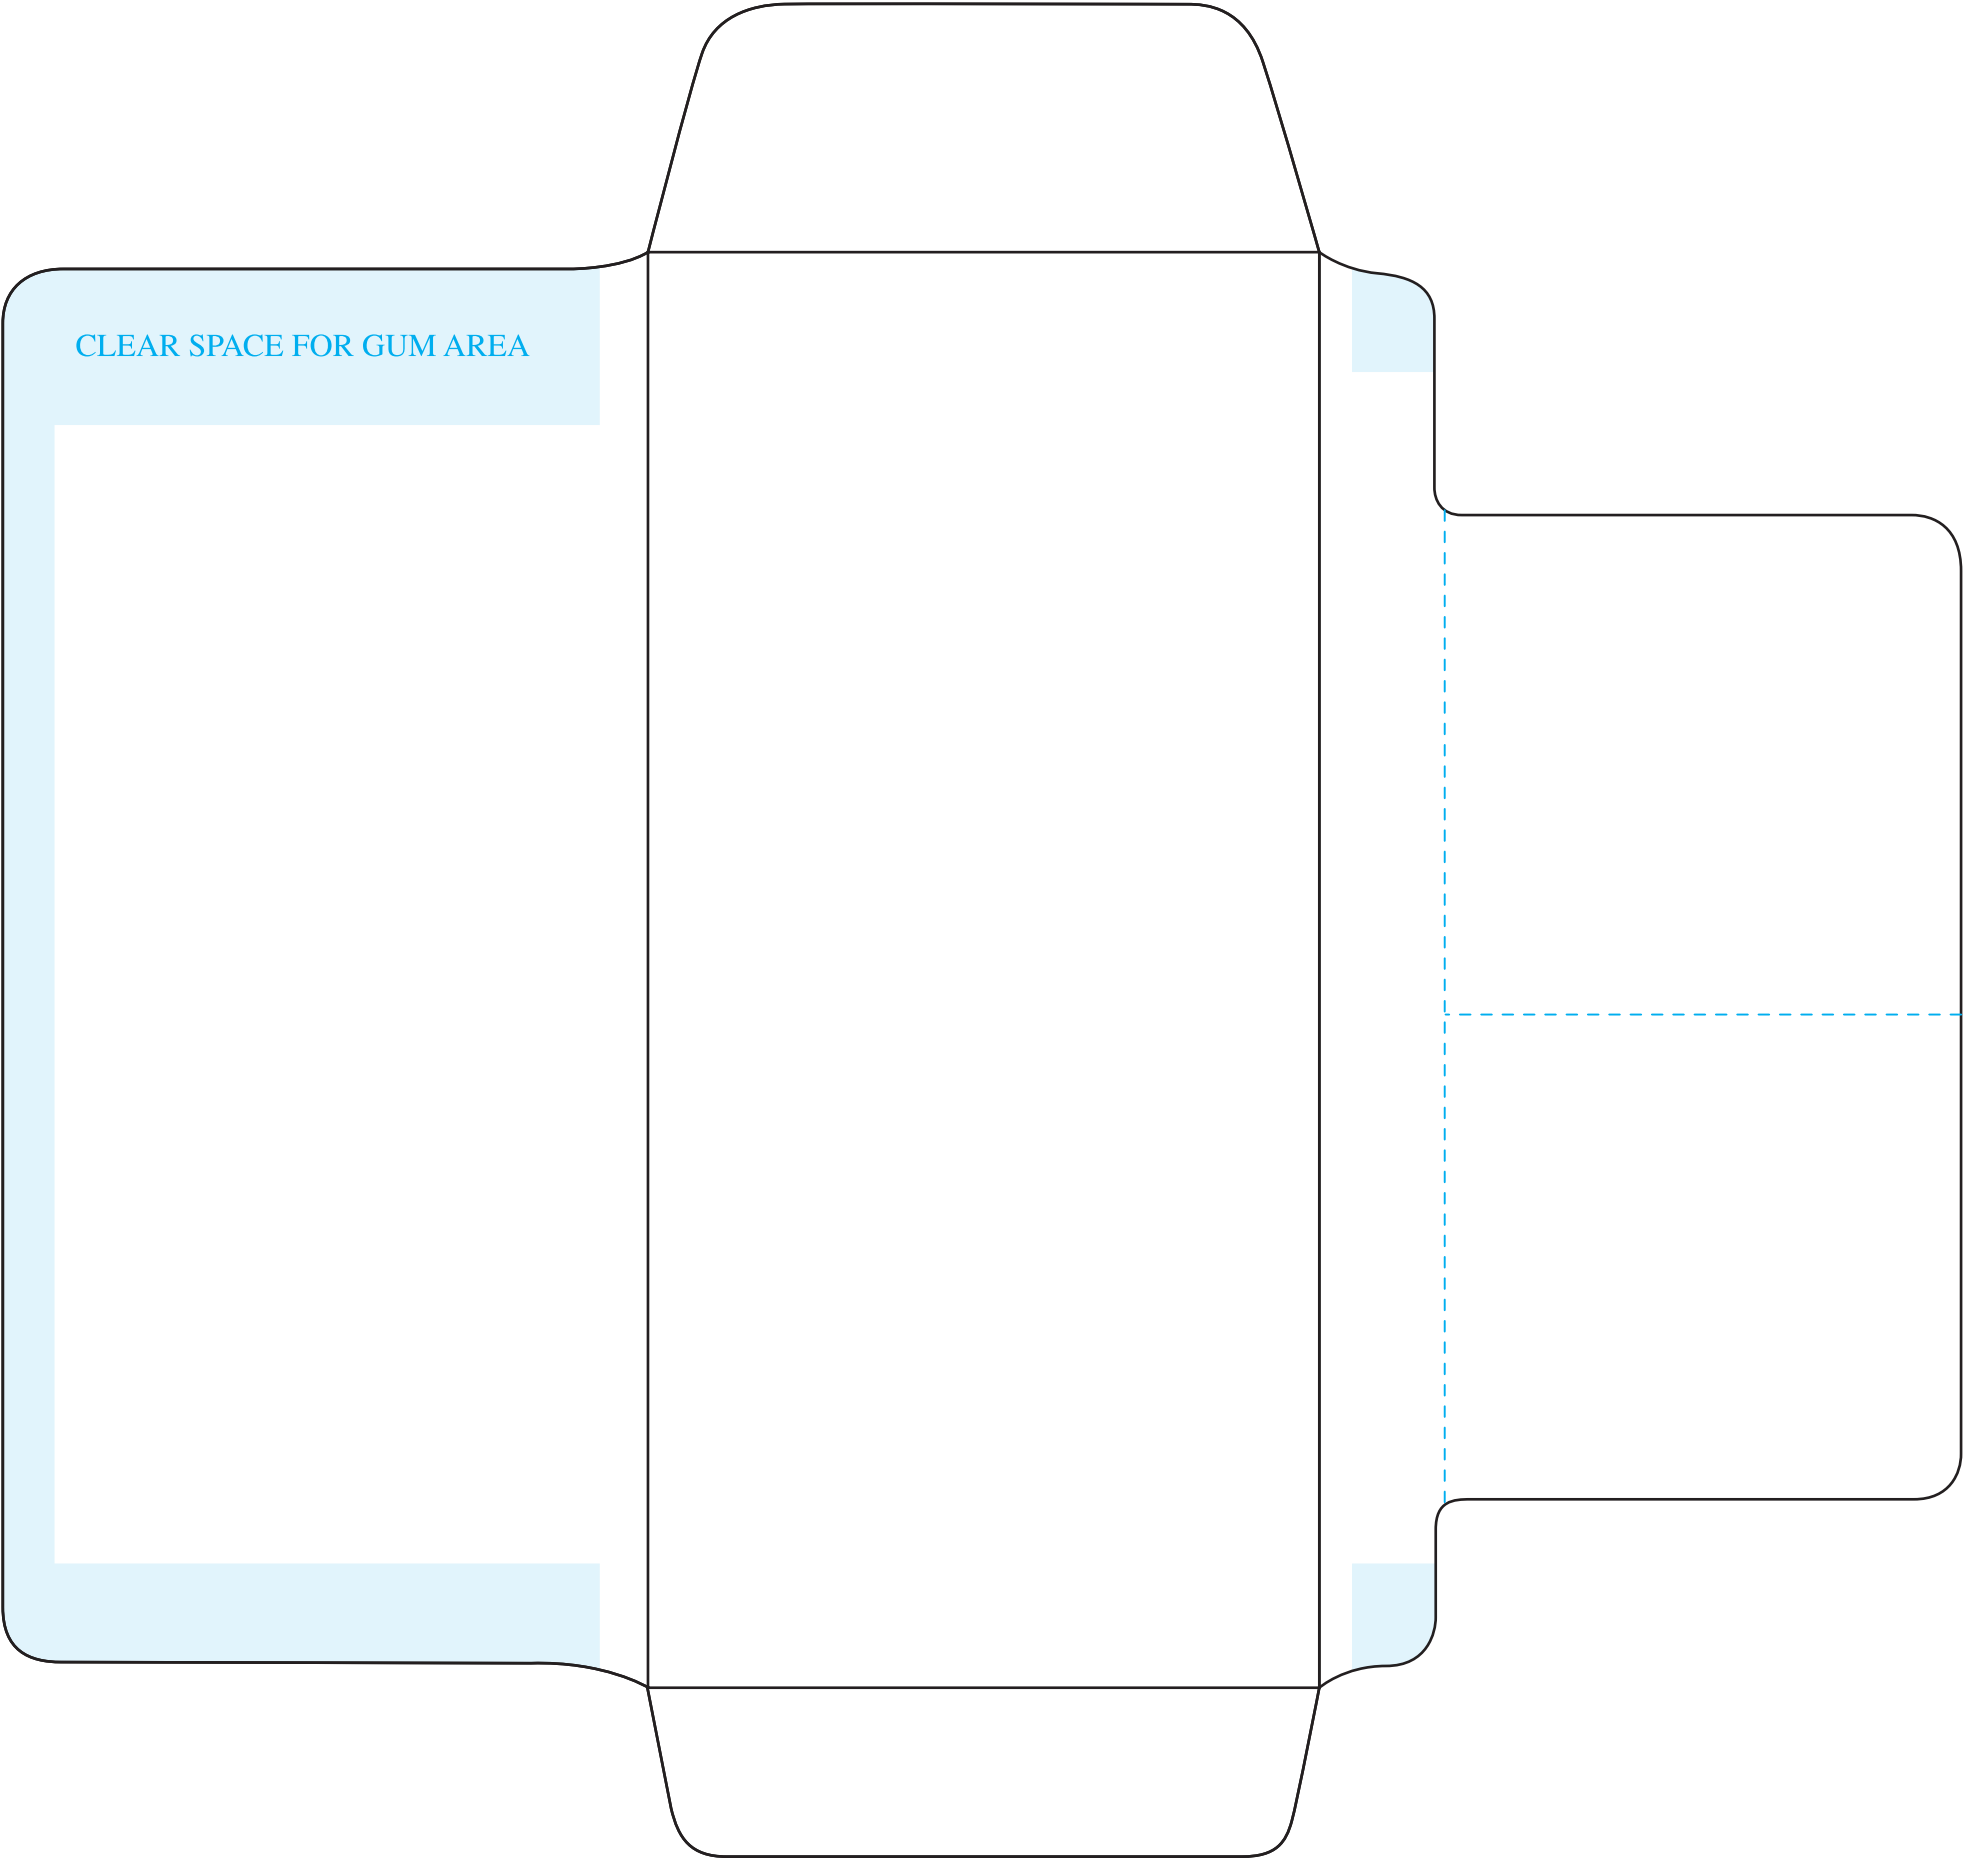

Coin Bangtail Bank Deposit Envelope

Envelope size: 3½" x 7½"

*This dieline requires an 11x17 sheet
in order to be printed at 100%*

INSIDE

Coin Bangtail Bank Deposit Envelope

Envelope size: 3½" x 7½"

*This dieline requires an 11x17 sheet
in order to be printed at 100%*