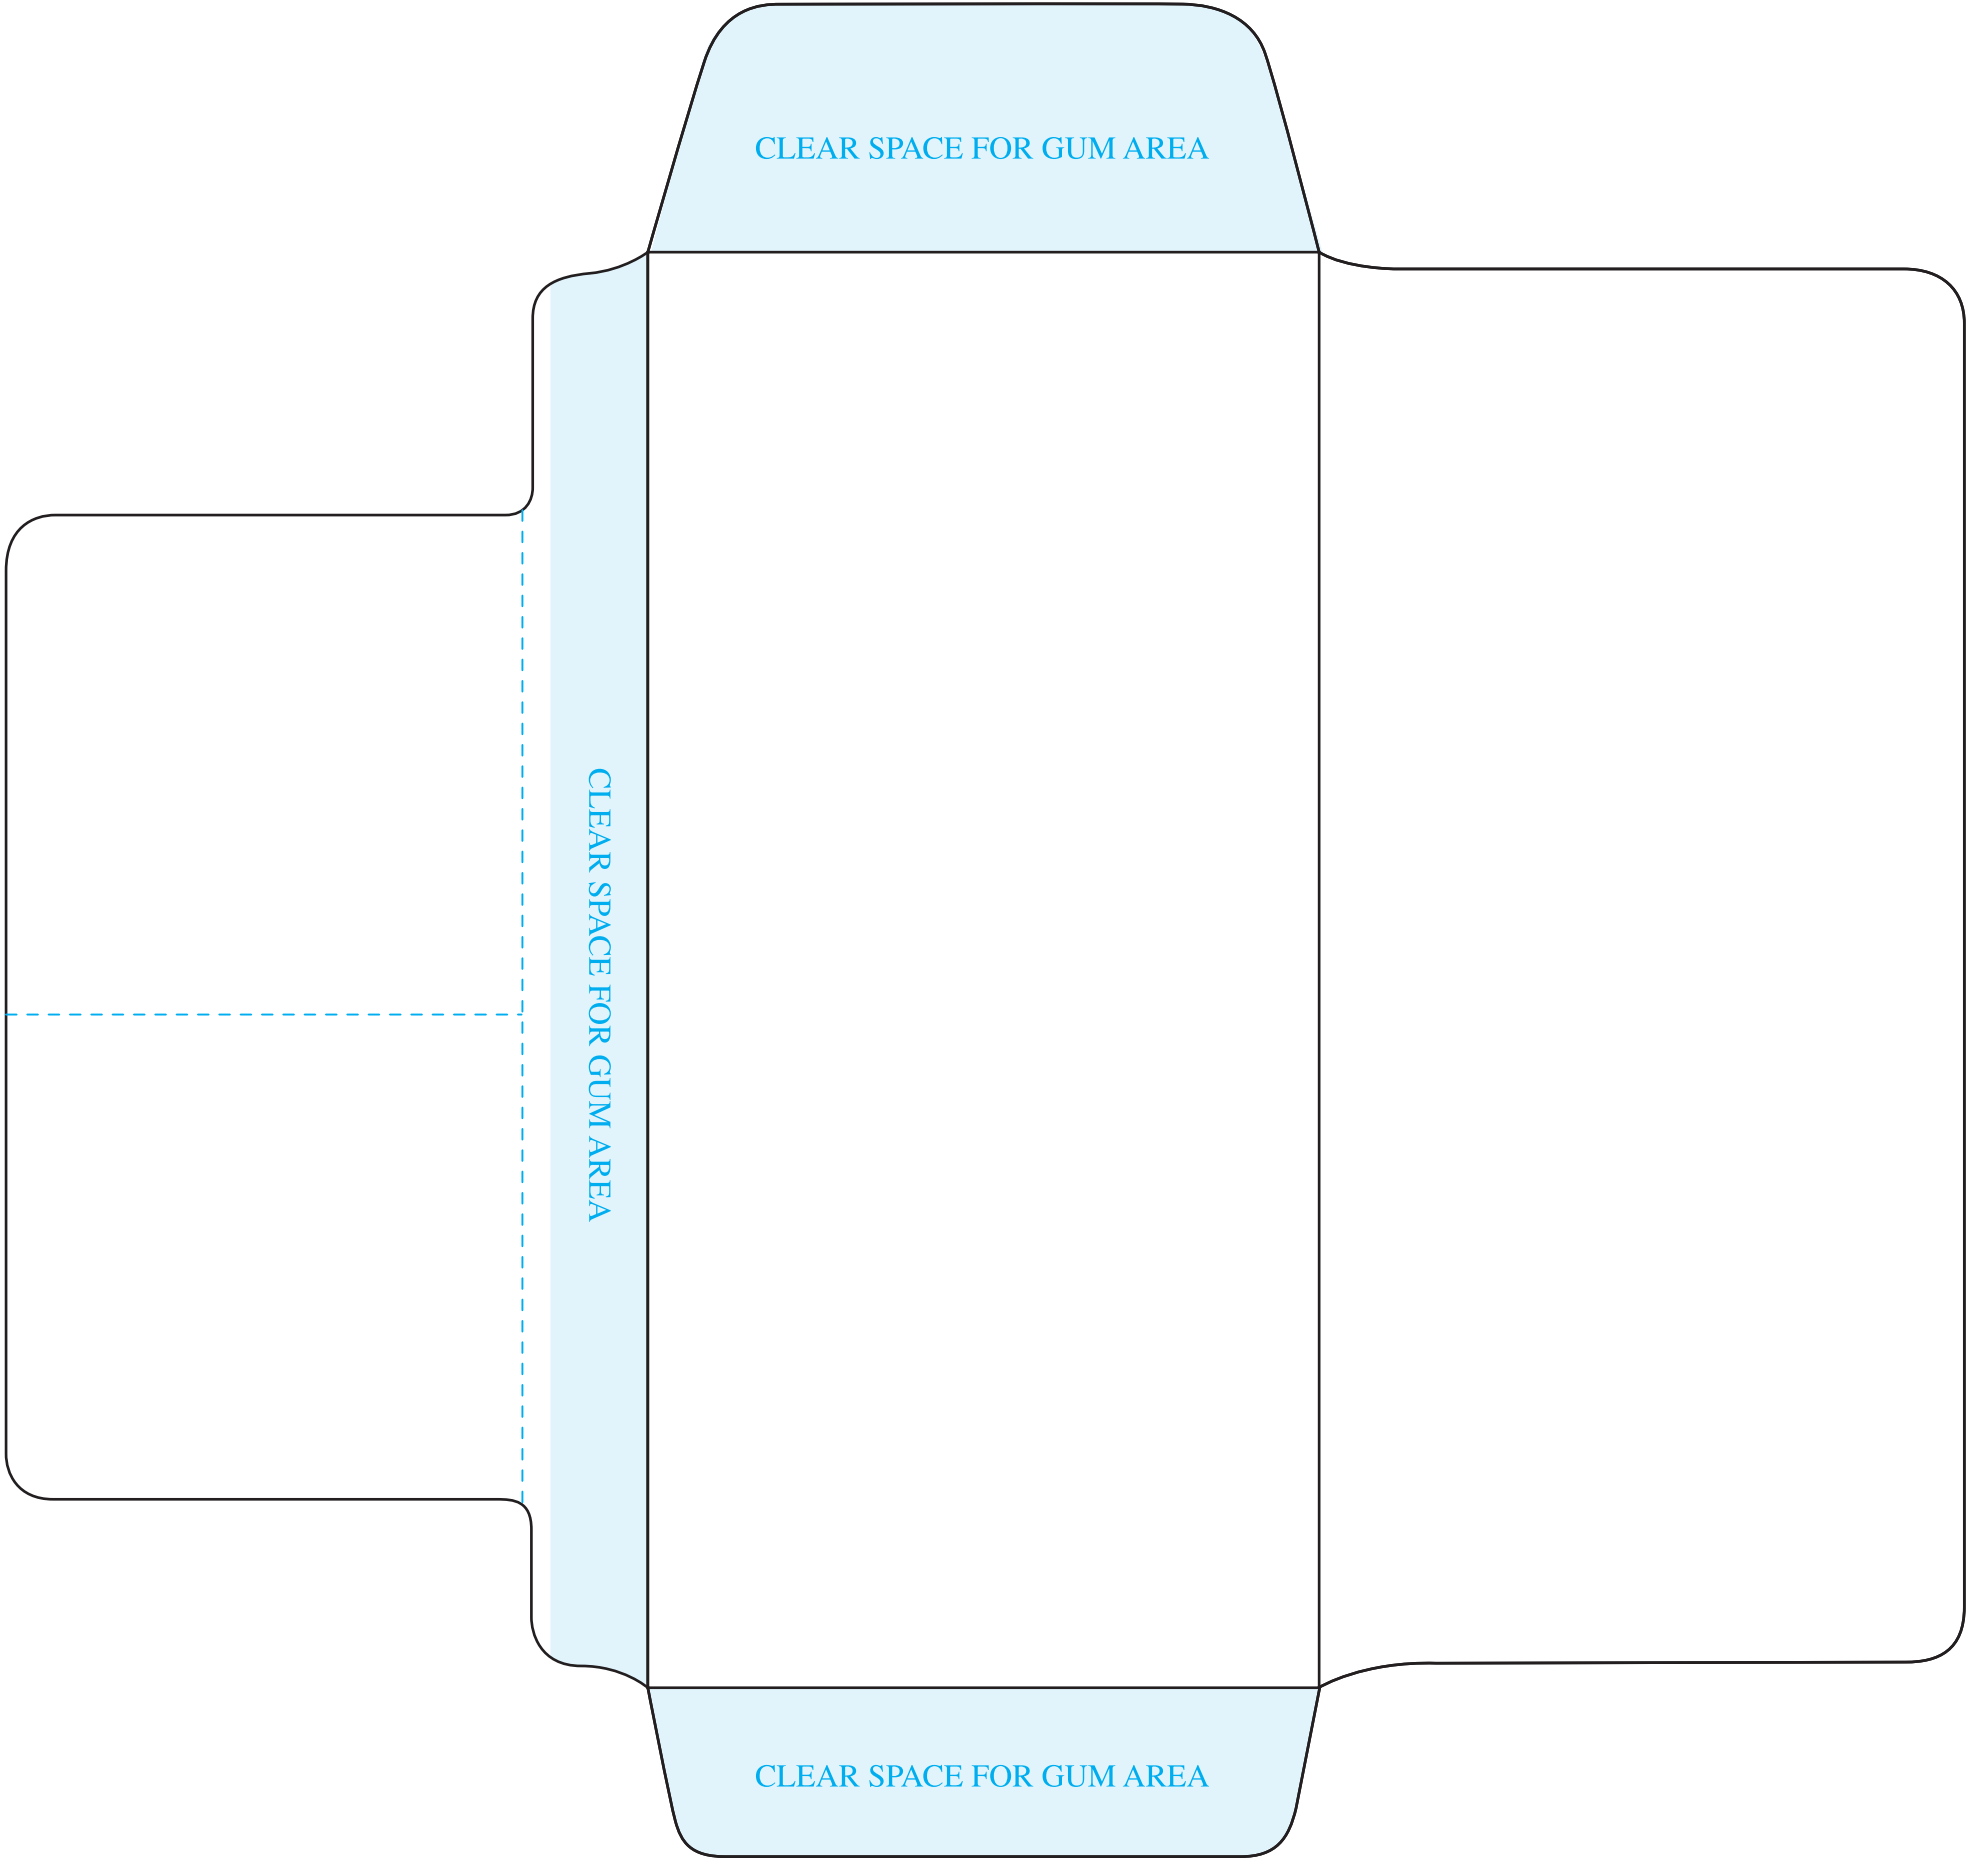

Coin Bangtail Bank Deposit Envelope

Envelope size: 3½" x 7½"

*This dieline requires an 11x17 sheet
in order to be printed at 100%*

INSIDE

Coin Bangtail Bank Deposit Envelope

Envelope size: 3½" x 7½"

*This dieline requires an 11x17 sheet
in order to be printed at 100%*

OUTSIDE