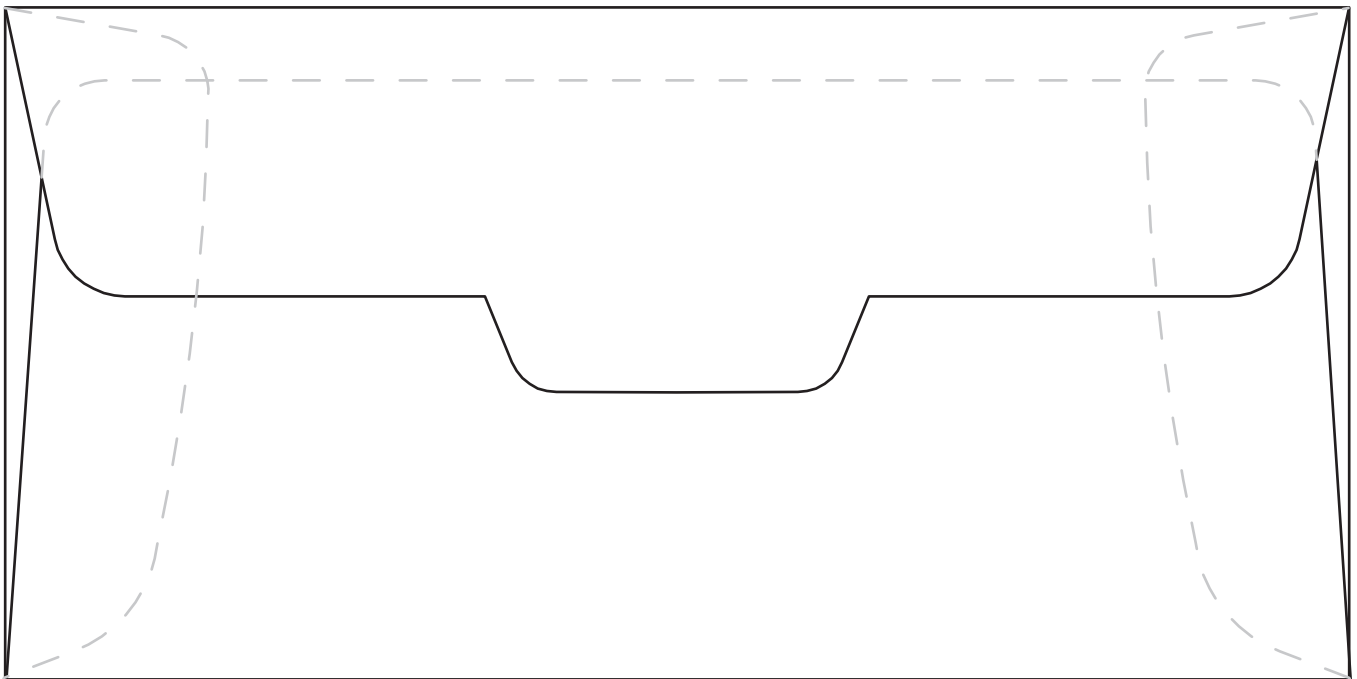

DV-32 Bank Deposit Envelope

Prod. No. **7232**

Envelope size: 3½" x 7"

INSIDE

For flat-sheet printing, please contact customer service for dielines.

DV-32 Bank Deposit Envelope

Prod. No. 7232

Envelope size: 3½" x 7"