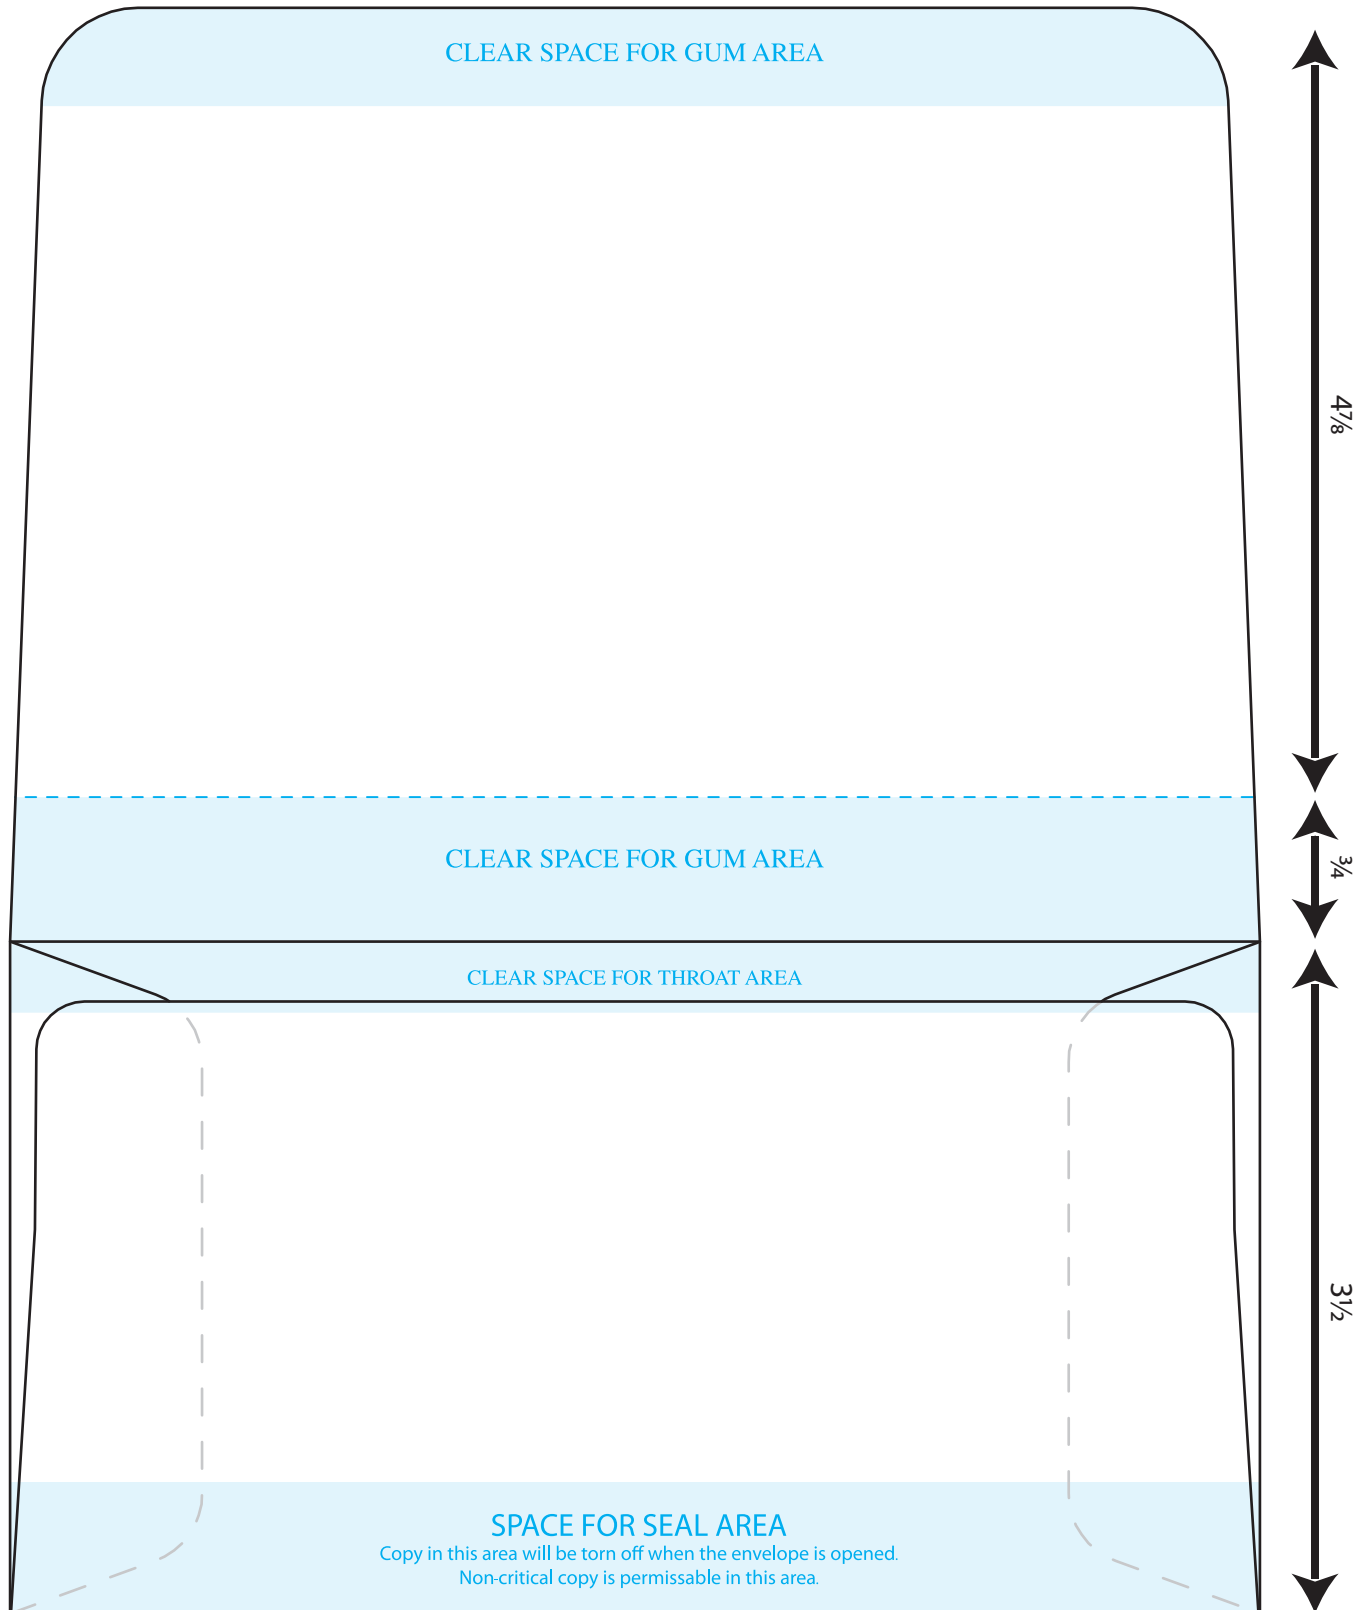

# Dual Purpose Mailer™

Prod. No. 3744

Envelope size: 4¼" x 6½"

Out Bound Envelope size: 4¼" x 6½" Mailing Size

In Bound Envelope size: 3½" x 6½" Return Size

**INSIDE**

*For flat-sheet printing, please contact customer service for dielines.*

**Dual Purpose Mailer™**

Prod. No. **3744**

**Envelope size:** 4¼" x 6½"

**Out Bound Envelope size:** 4¼" x 6½" Mailing Size

**In Bound Envelope size:** 3½" x 6½" Return Size

**OUTSIDE**

*For flat-sheet printing, please contact customer service for dielines.*