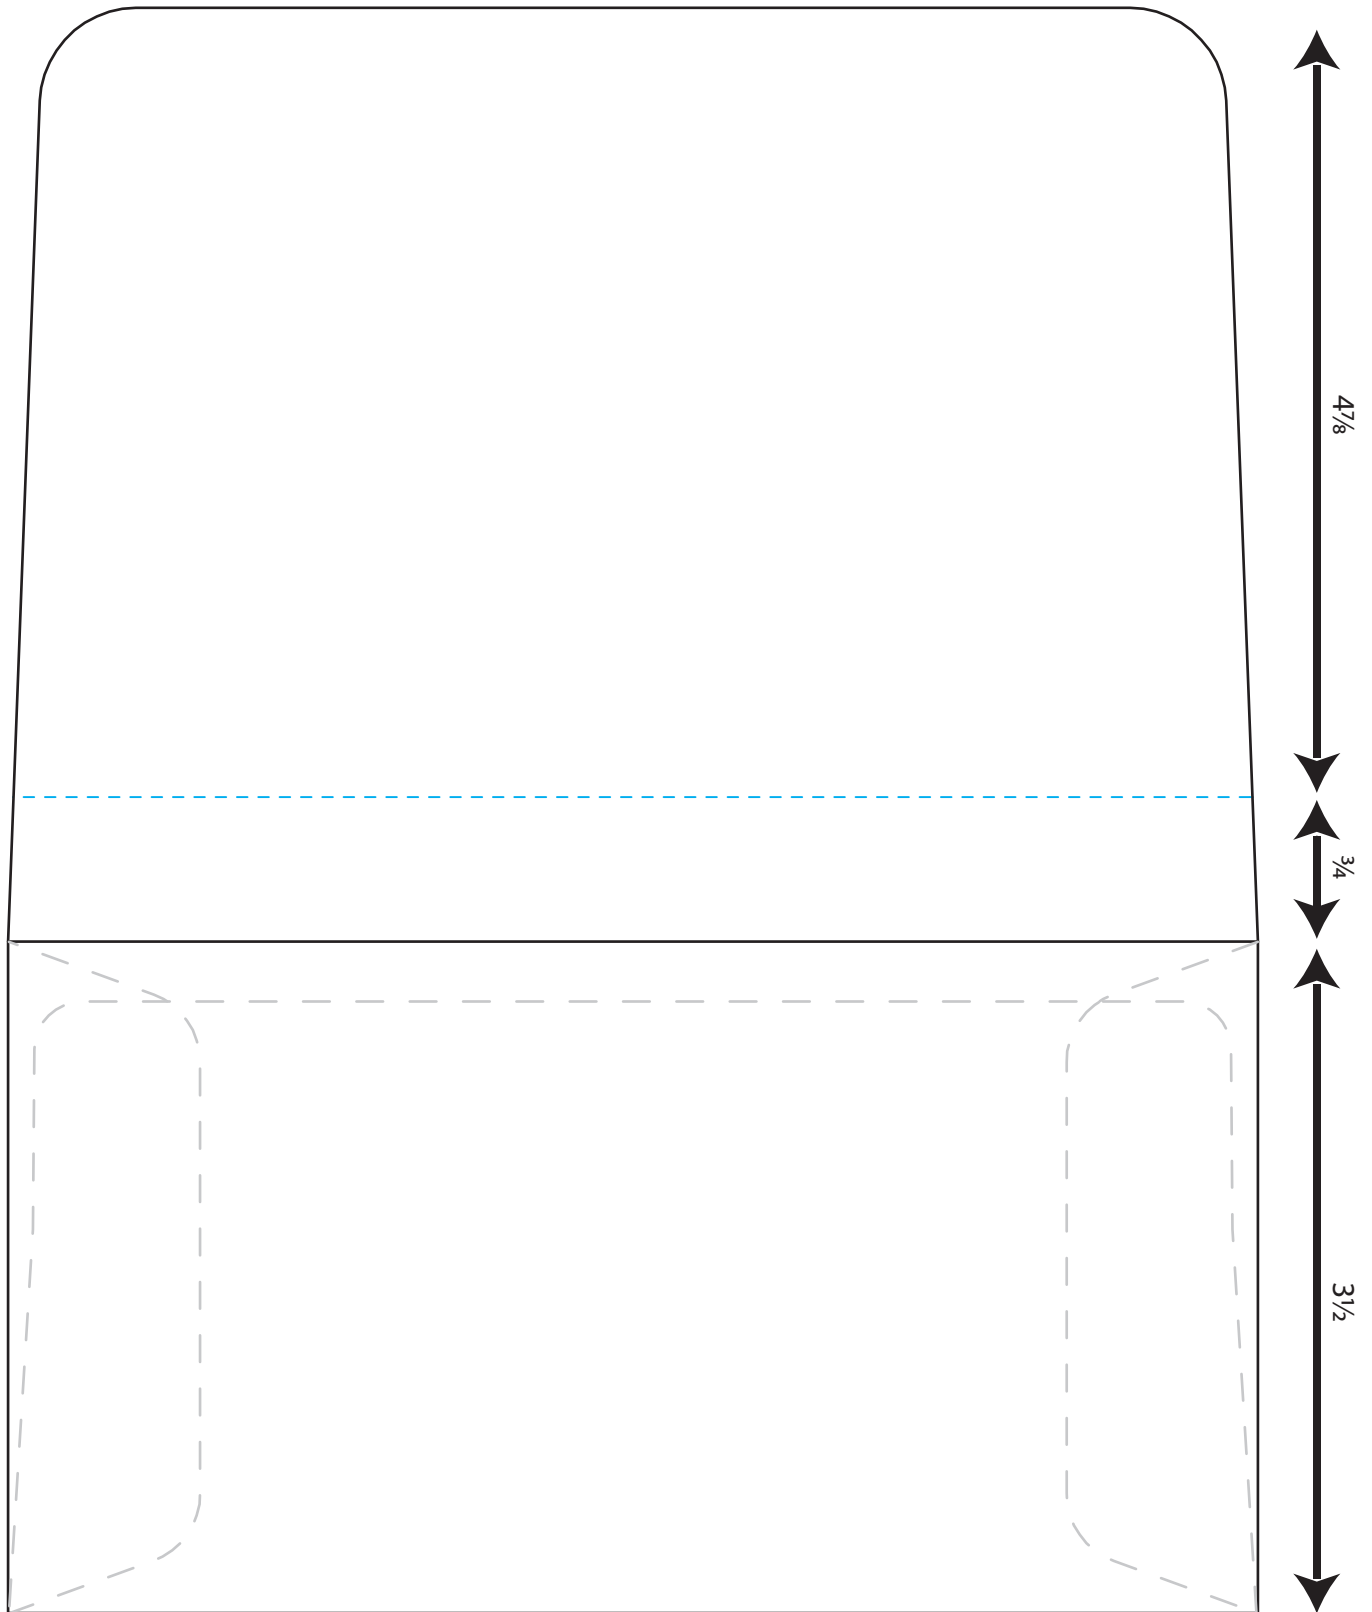

# Dual Purpose Mailer™

Prod. No. 3744

Envelope size: 4¼" x 6½"

Out Bound Envelope size: 4¼" x 6½" Mailing Size

In Bound Envelope size: 3½" x 6½" Return Size

**INSIDE**

*For flat-sheet printing, please contact customer service for dielines.*

**Dual Purpose Mailer™**

Prod. No. **3744**

**Envelope size:** 4¼" x 6½"

**Out Bound Envelope size:** 4¼" x 6½" Mailing Size

**In Bound Envelope size:** 3½" x 6½" Return Size

**OUTSIDE**

*For flat-sheet printing, please contact customer service for dielines.*