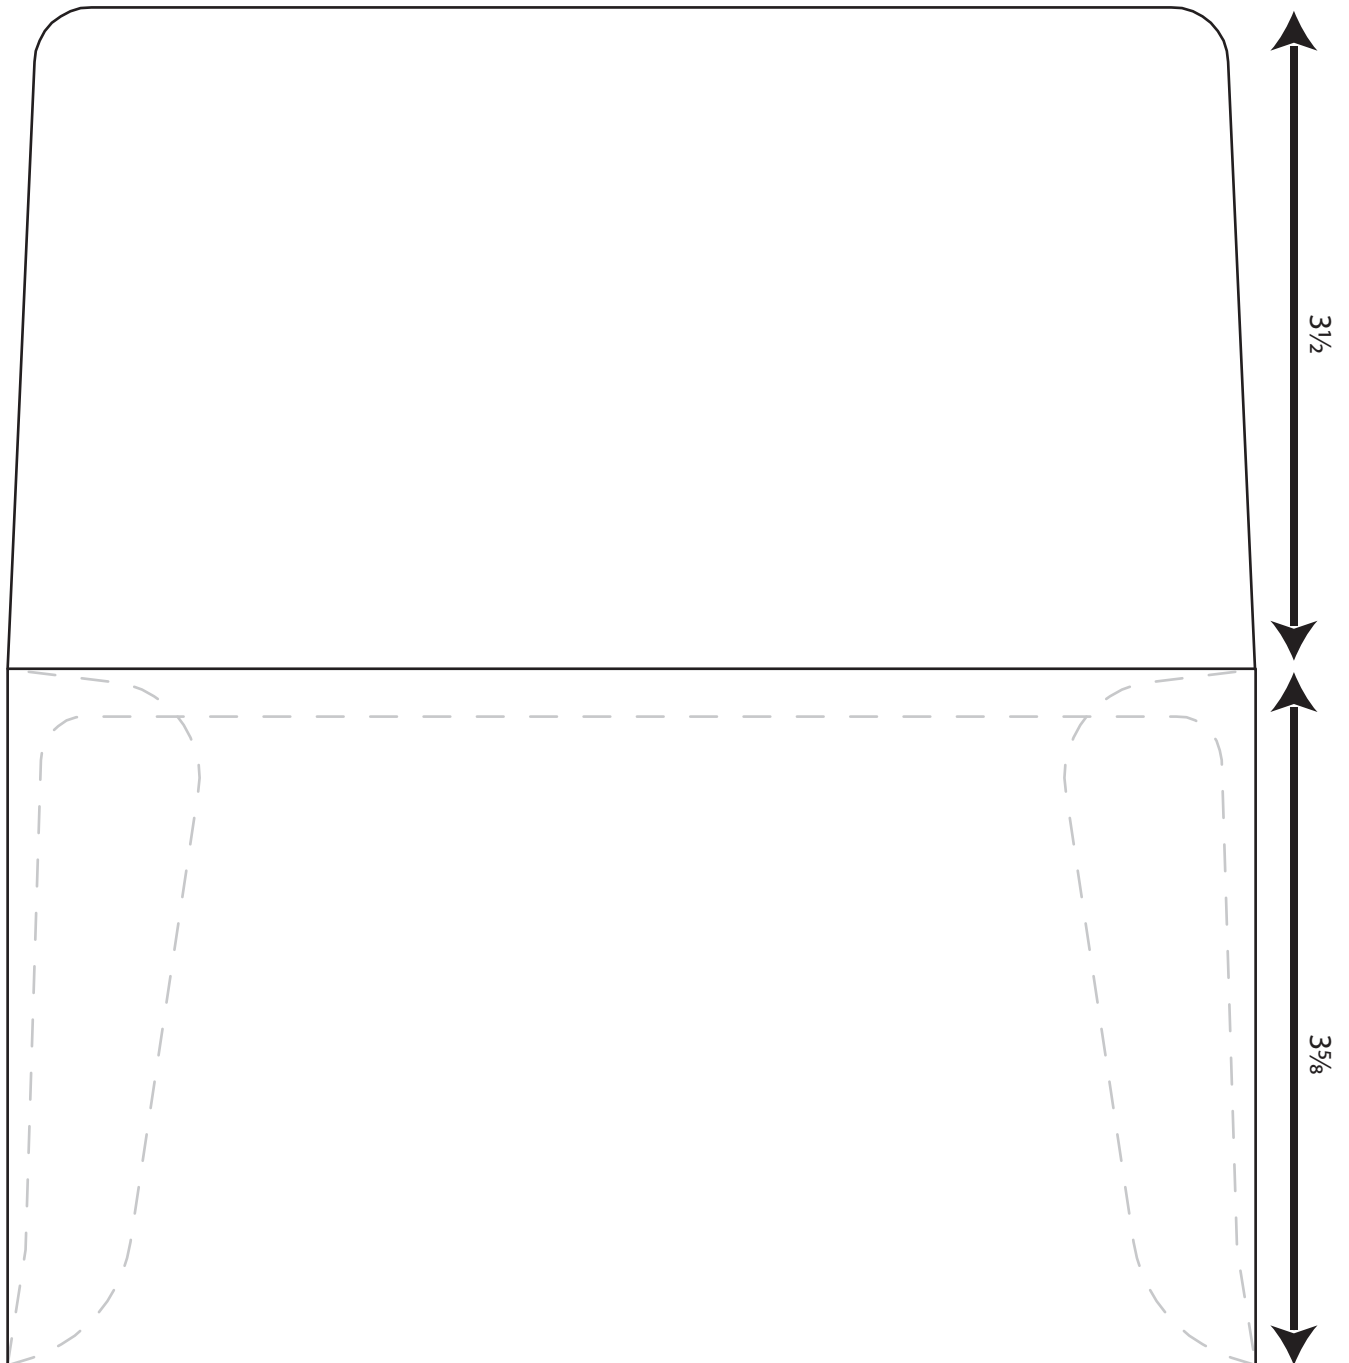

#6¾ Collection/Remittance

Prod. No. **0462**

Envelope size: 3⅝" x 6½"

INSIDE

For flat-sheet printing, please contact customer service for dielines.

#6¾ Collection/Remittance

Prod. No. **0462**

Envelope size: 3⅝" x 6½"