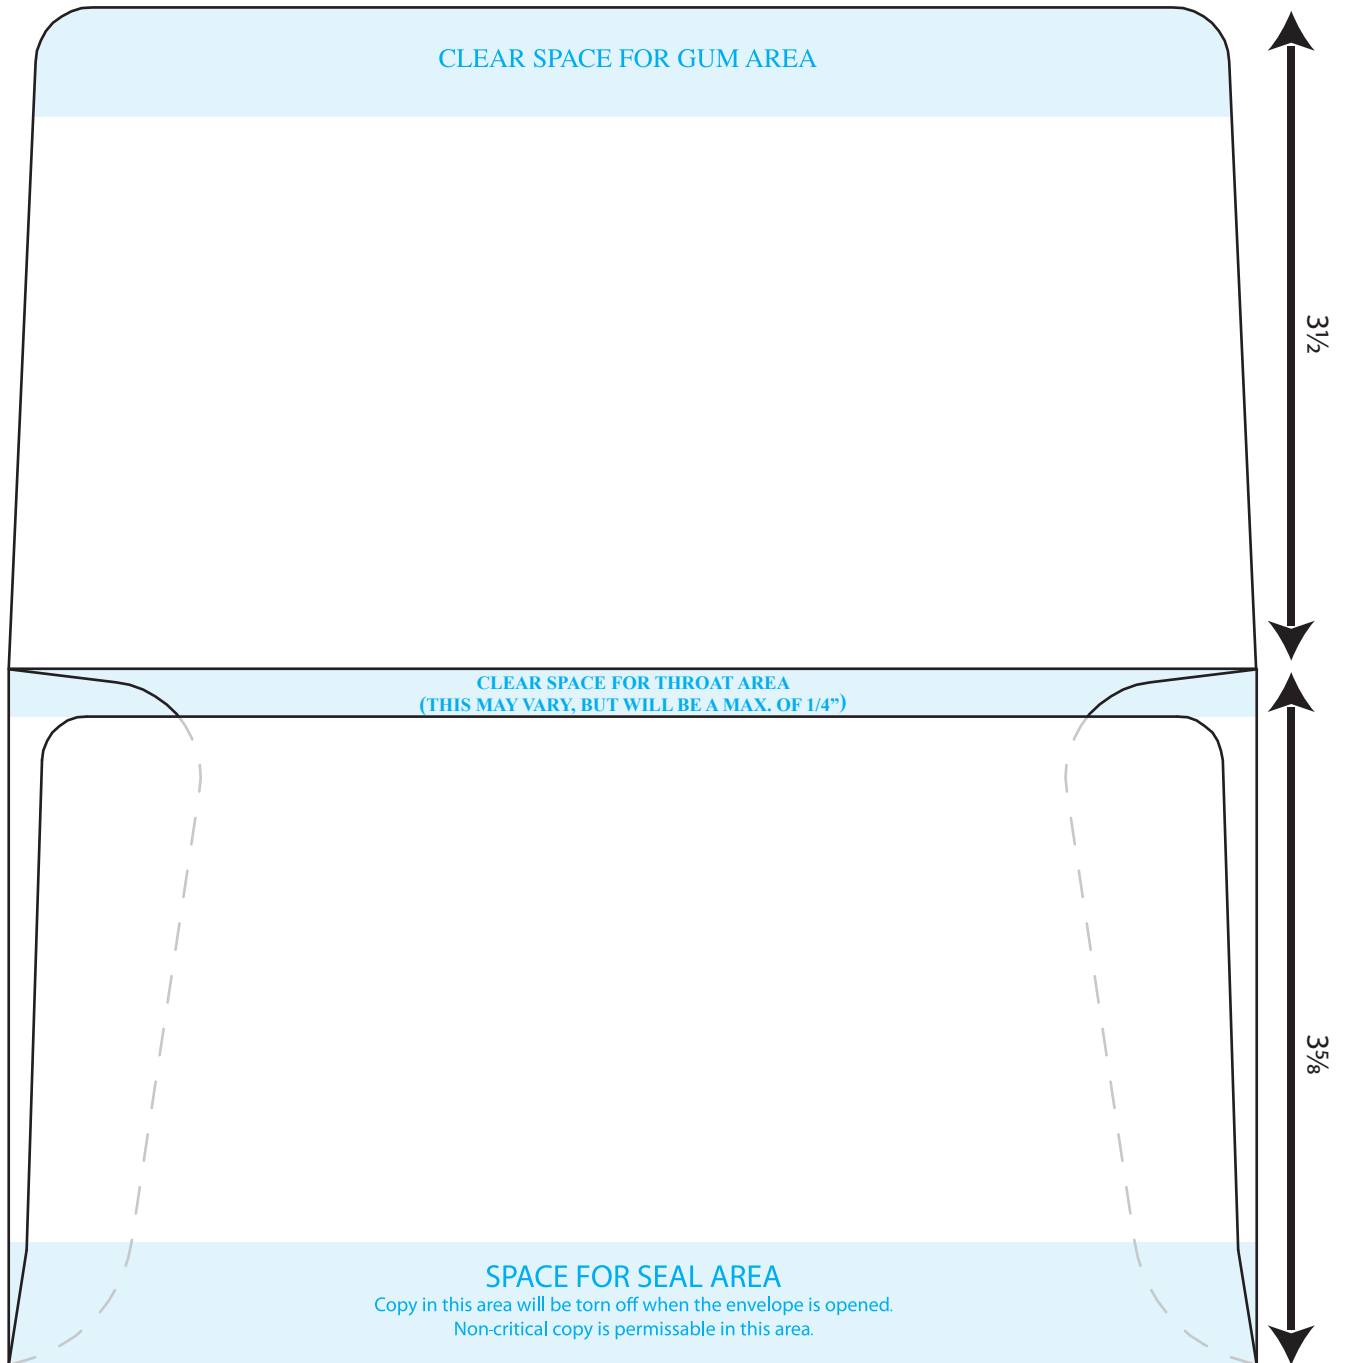

#6¾ Collection/Remittance

Prod. No. **0462**

Envelope size: 3⅝" x 6½"

INSIDE

For flat-sheet printing, please contact customer service for dielines.

#6¾ Collection/Remittance

Prod. No. **0462**

Envelope size: 3⅝" x 6½"

OUTSIDE

For flat-sheet printing, please contact customer service for dielines.