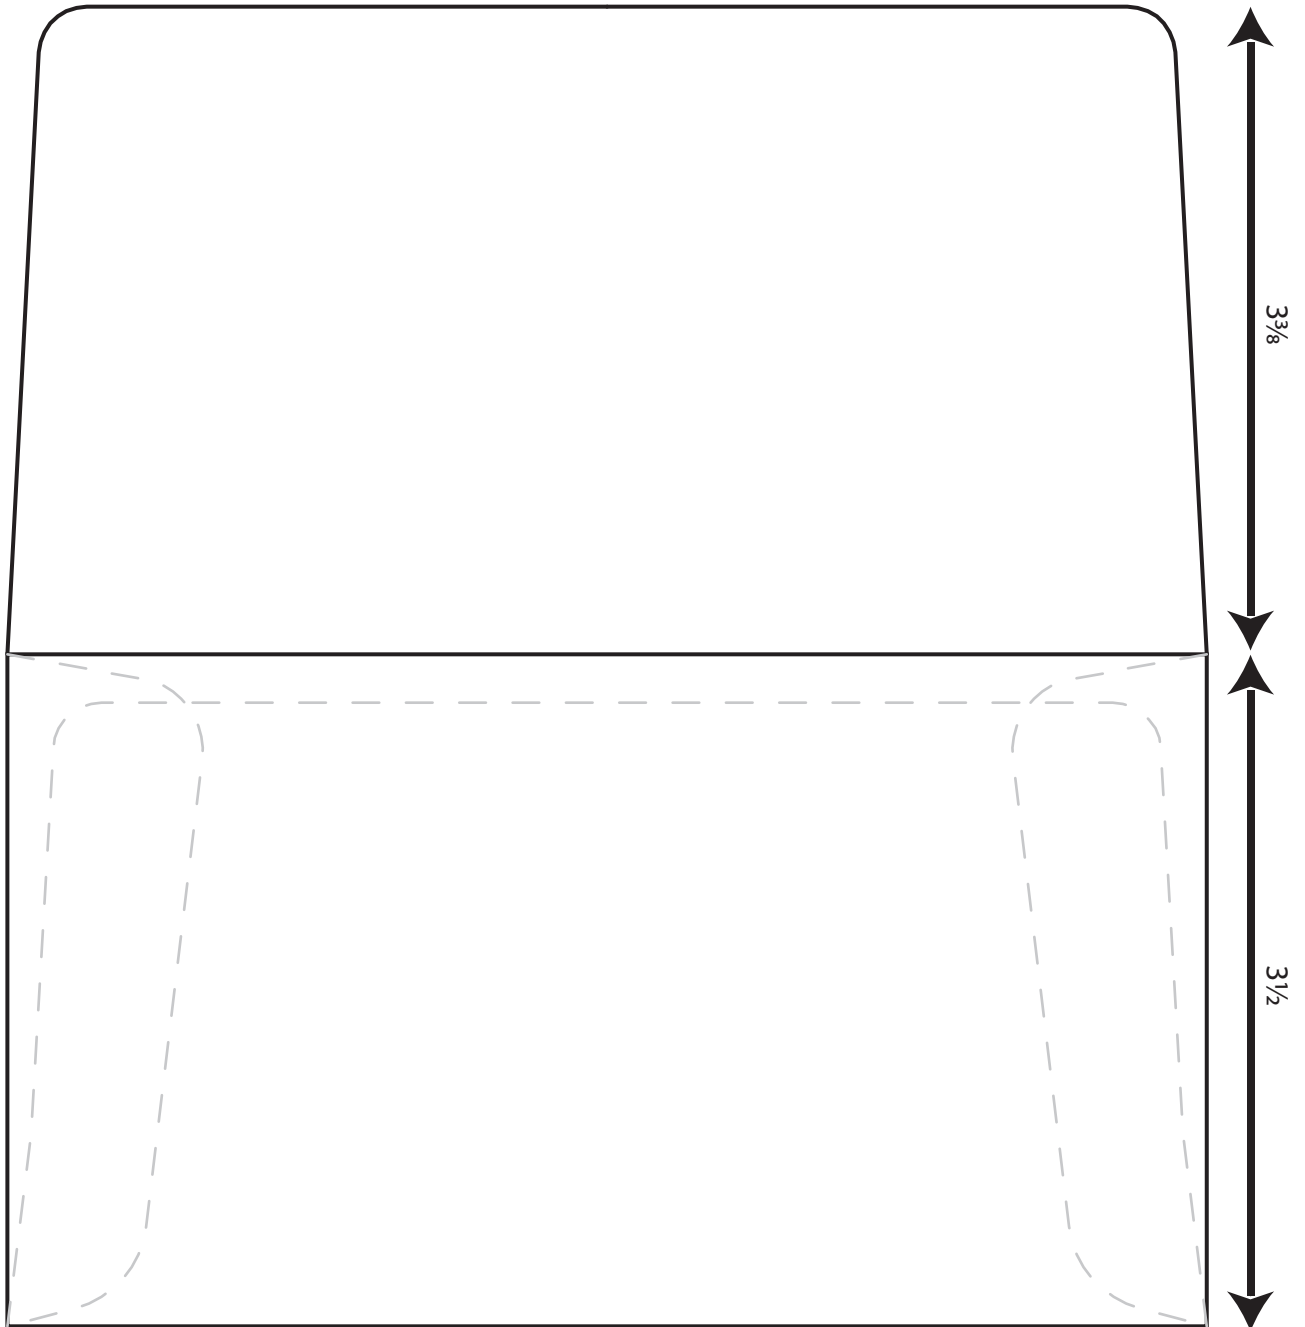

#6¼ Collection/Remittance

Prod. No. 0064

Envelope size: 3½" x 6¼"

INSIDE

For flat-sheet printing, please contact customer service for dielines.

#6¼ Collection/Remittance

Prod. No. **0064**

Envelope size: 3½" x 6¼"