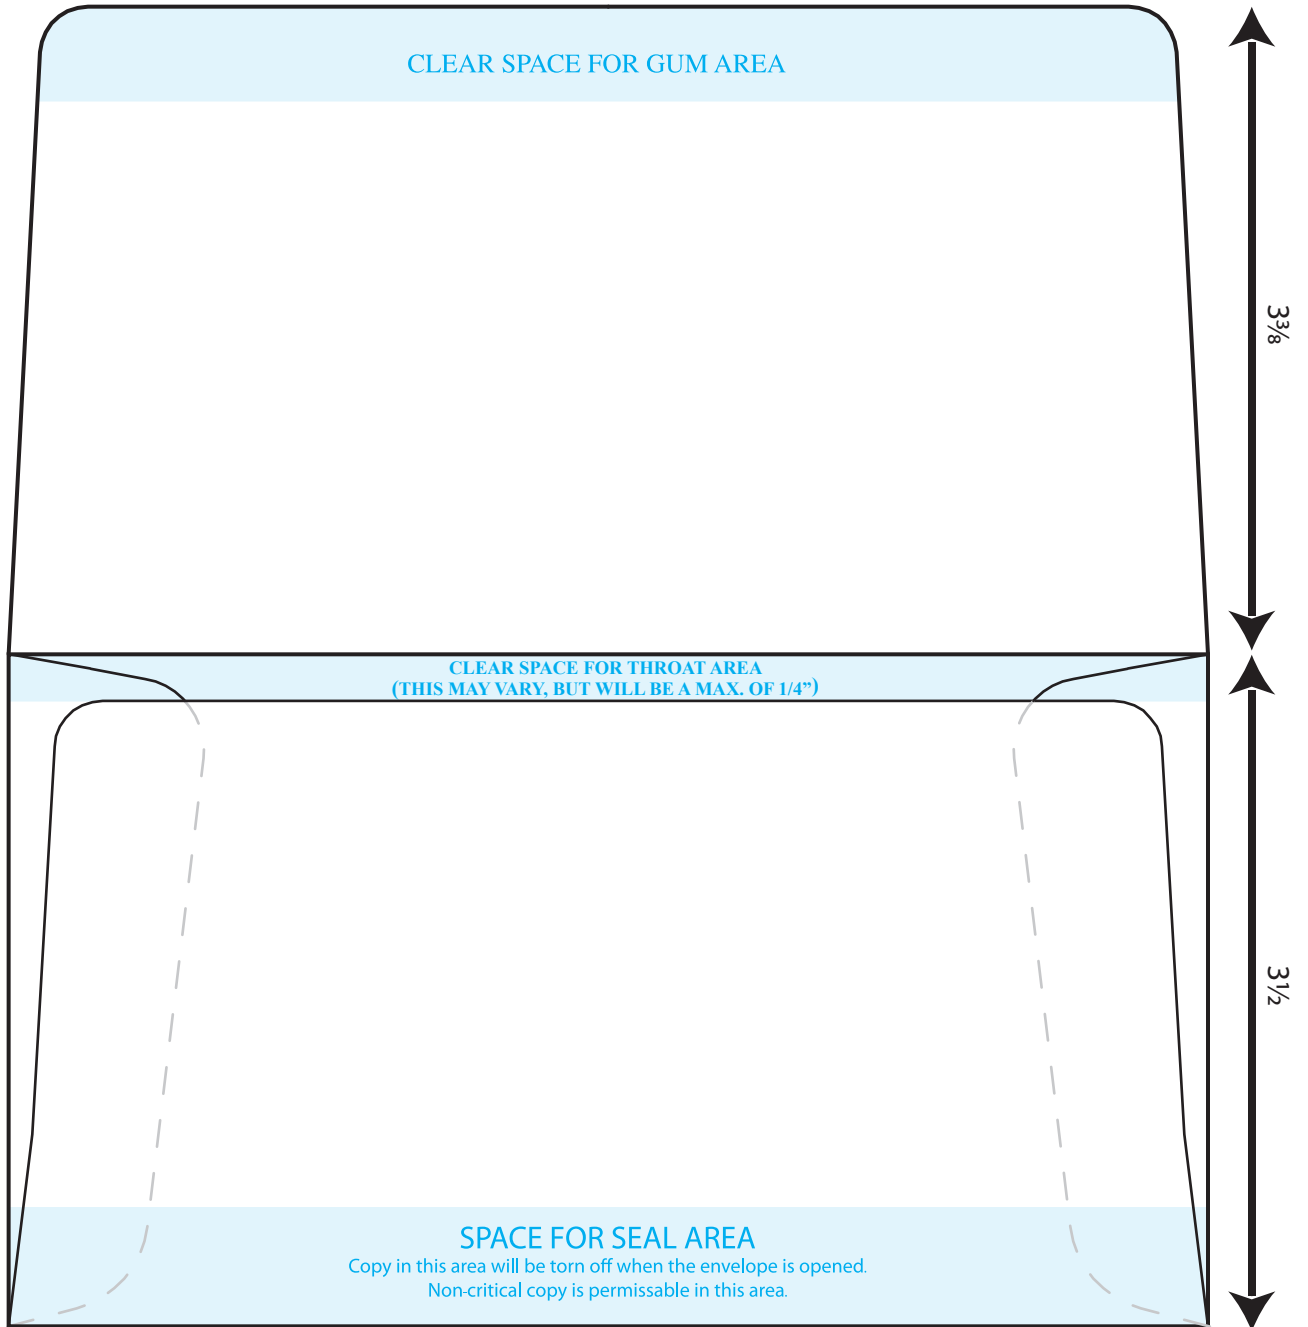

#6¼ Collection/Remittance

Prod. No. 0064

Envelope size: 3½" x 6¼"

INSIDE

For flat-sheet printing, please contact customer service for dielines.

#6¼ Collection/Remittance

Prod. No. **0064**

Envelope size: 3½" x 6¼"

OUTSIDE

For flat-sheet printing, please contact customer service for dielines.